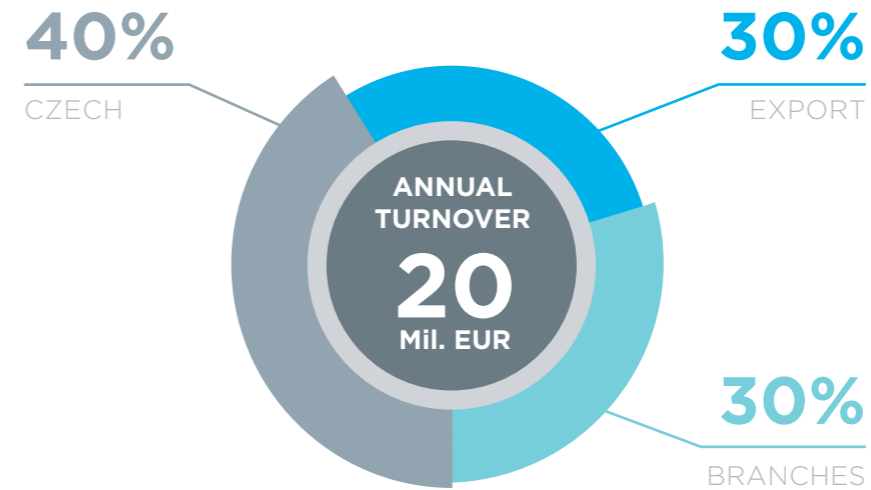

Facts and Stats

16
BRANCHES
OVER THE WORLD

70
EXPORTING
COUNTRIES