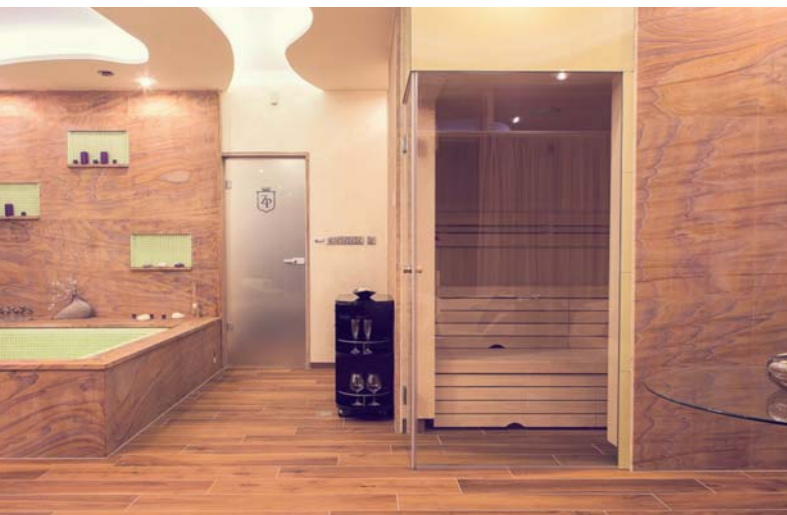

Controlling

- Appliances control ●
- Lighting / Dimming ●
- DALI integration / DMX integration ●
- Automatic scenes ○
- HVAC ●
- GRMS ○
- Monitoring center ●
- Energy management ○
- Audio / Video ○